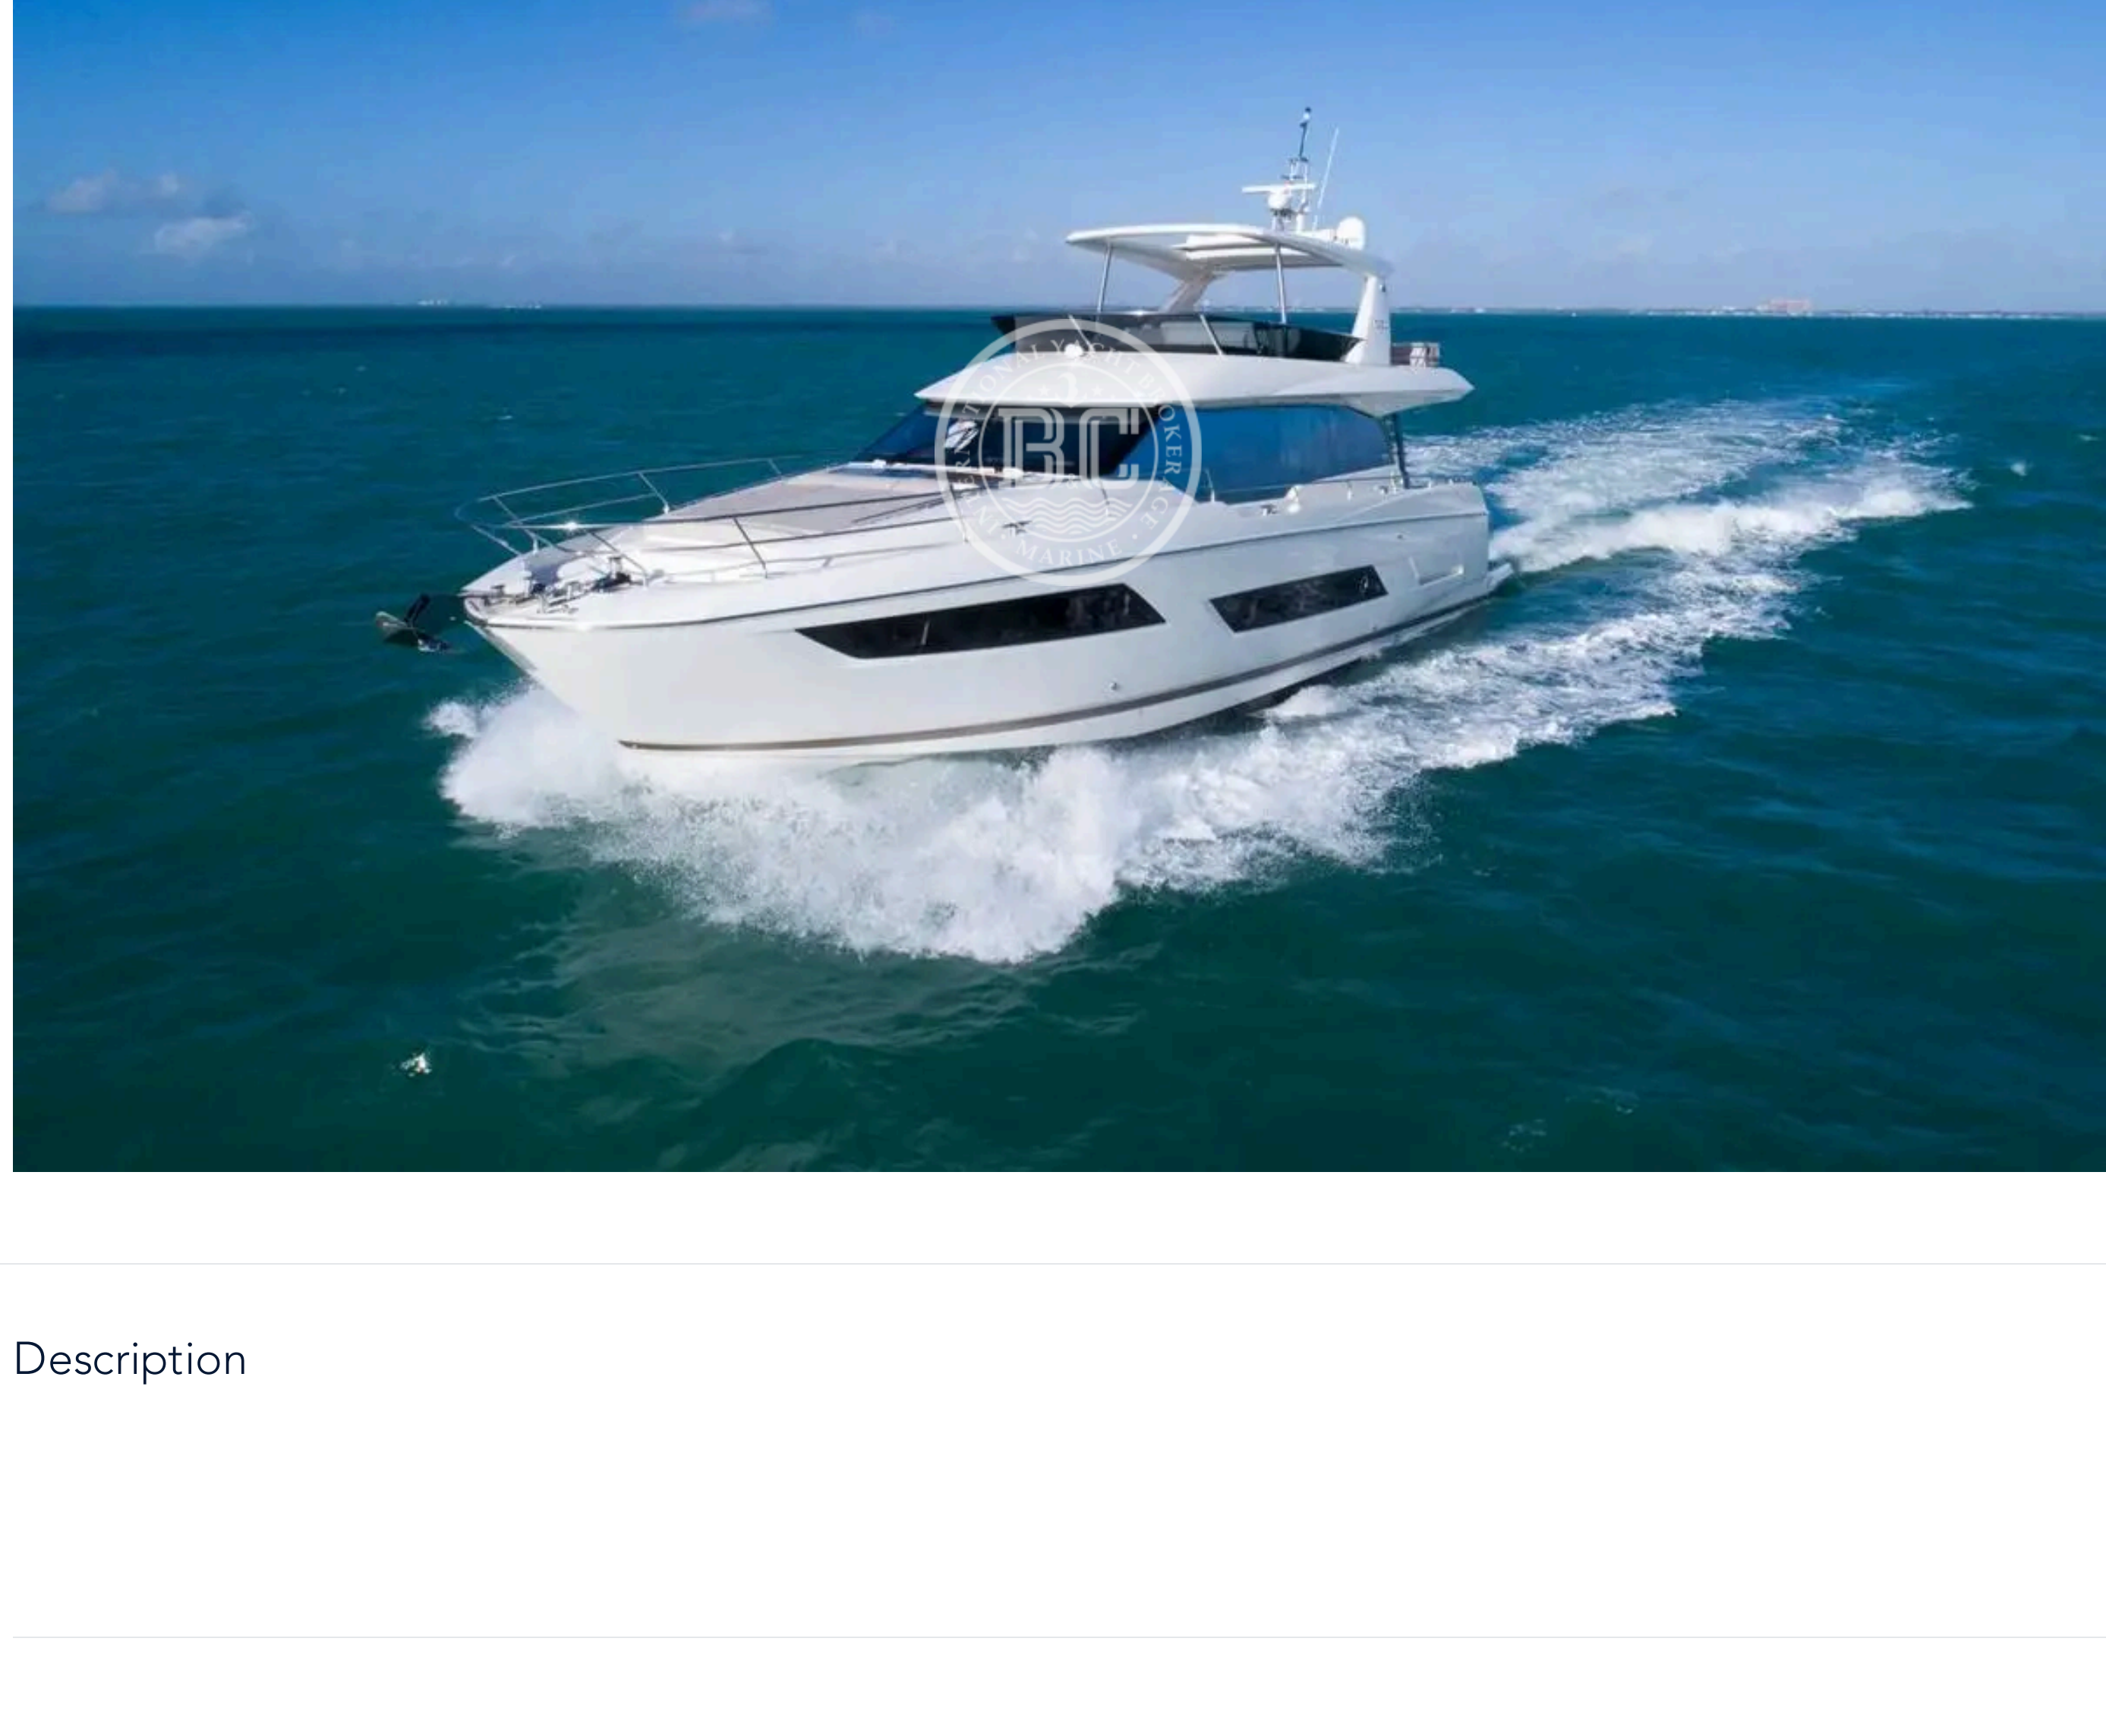

PRESTIGE 680 2019

Builder	Model	Year	Cabins	Length	Beam	Price
Prestige	680	2019	4	21.46 mt	5.33 mt	€ 1,290,000

Description

Specifications

Builder	Model	Year	Berths	Length
Prestige	680	2019	8	21.46 mt
Beam	Engine	Engine Power	Engine Pcs	Engine Hours
5.33 mt	Volvo Penta IPS1200 D13	900 hp	2	1200 h
Max Speed	Fuel Capacity	Fresh Water Capacity	Generator	Invertor
30 kn	3450 L	760 L	Onan 22,5 Kw	2000 W
Battery Charger	Water Maker	Hyd. Platform	Stabilizer	Radar
Yes	100 lt/h	Yes	Seakeeper NG9	Quantum
Chart Plotter	Satellite	Autopilot	VHF	Bow Thruster
Yes	Yes	Yes	Yes	Yes
Stern Thruster	Air Conditioning	Passerelle	Windlass	TV
No	Yes	Yes	Yes	Yes
Sound System	Refrigerator	Deep Freezer	Icemaker	Oven
Yes	Yes	Yes	Yes	Yes
Microwave	BBQ			
Yes	Yes