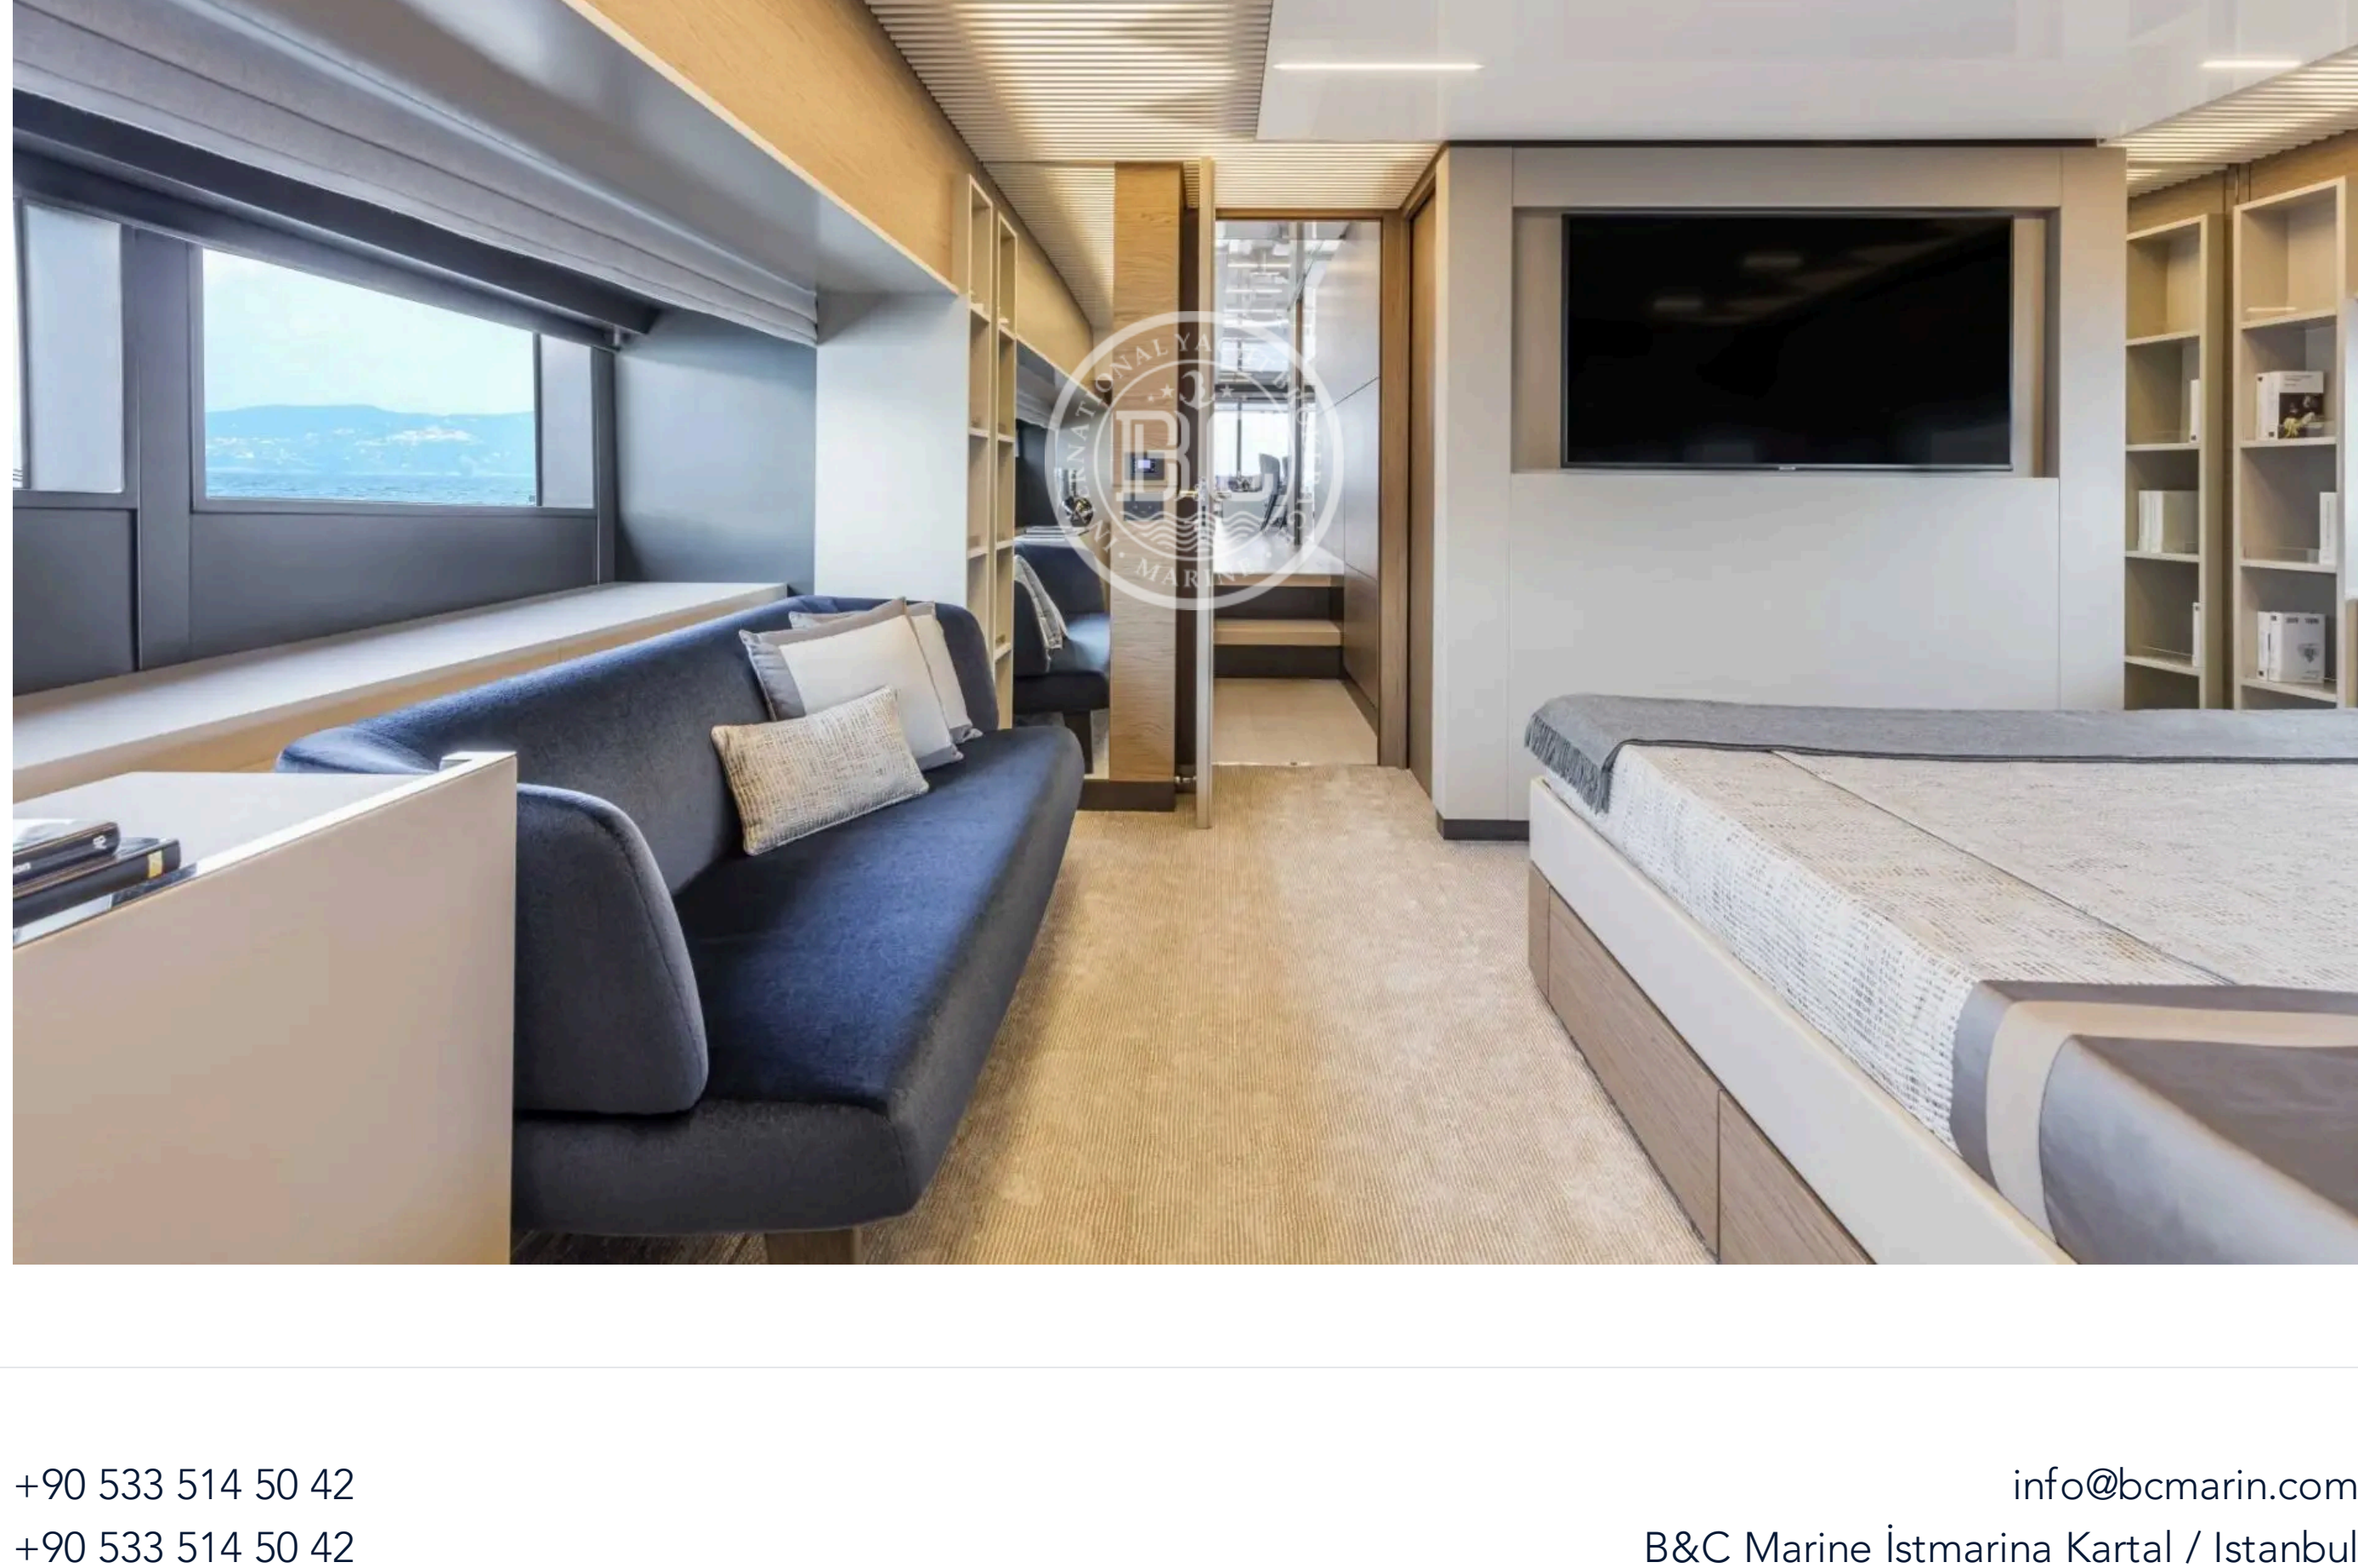

Description

Specifications

Builder	Model	Year	Berths	Length
Ferretti	920	2019	8	28.49 m
Beam	Engine	Engine Power	Engine Pcs	Engine Hours
6.78 m	MTU	1920 hp	2	560 h
Max Speed	Fuel Capacity	Fresh Water Capacity	Generator	Generator Hours
30 kn	9000 L	1320 L	Yes (2)	1295/1298 h
Invertor	Battery Charger	Water Maker	Hyd. Platform	Stabilizer
Yes	Yes	Yes	Yes	Yes
Radar	Chart Plotter	Satellite	Autopilot	VHF
Yes	Yes	Yes	Yes	Yes
Bow Thruster	Stern Thruster	Air Conditioning	Passerelle	Tender
Yes	Yes	Yes	Yes	Yes
TV	Sound System	Refrigerator	Deep Freezer	Icemaker
Yes	Yes	Yes	Yes	Yes
Oven	Microwave	Dishwasher	Washing Machine	BBQ
Yes	Yes	Yes	Yes	Yes