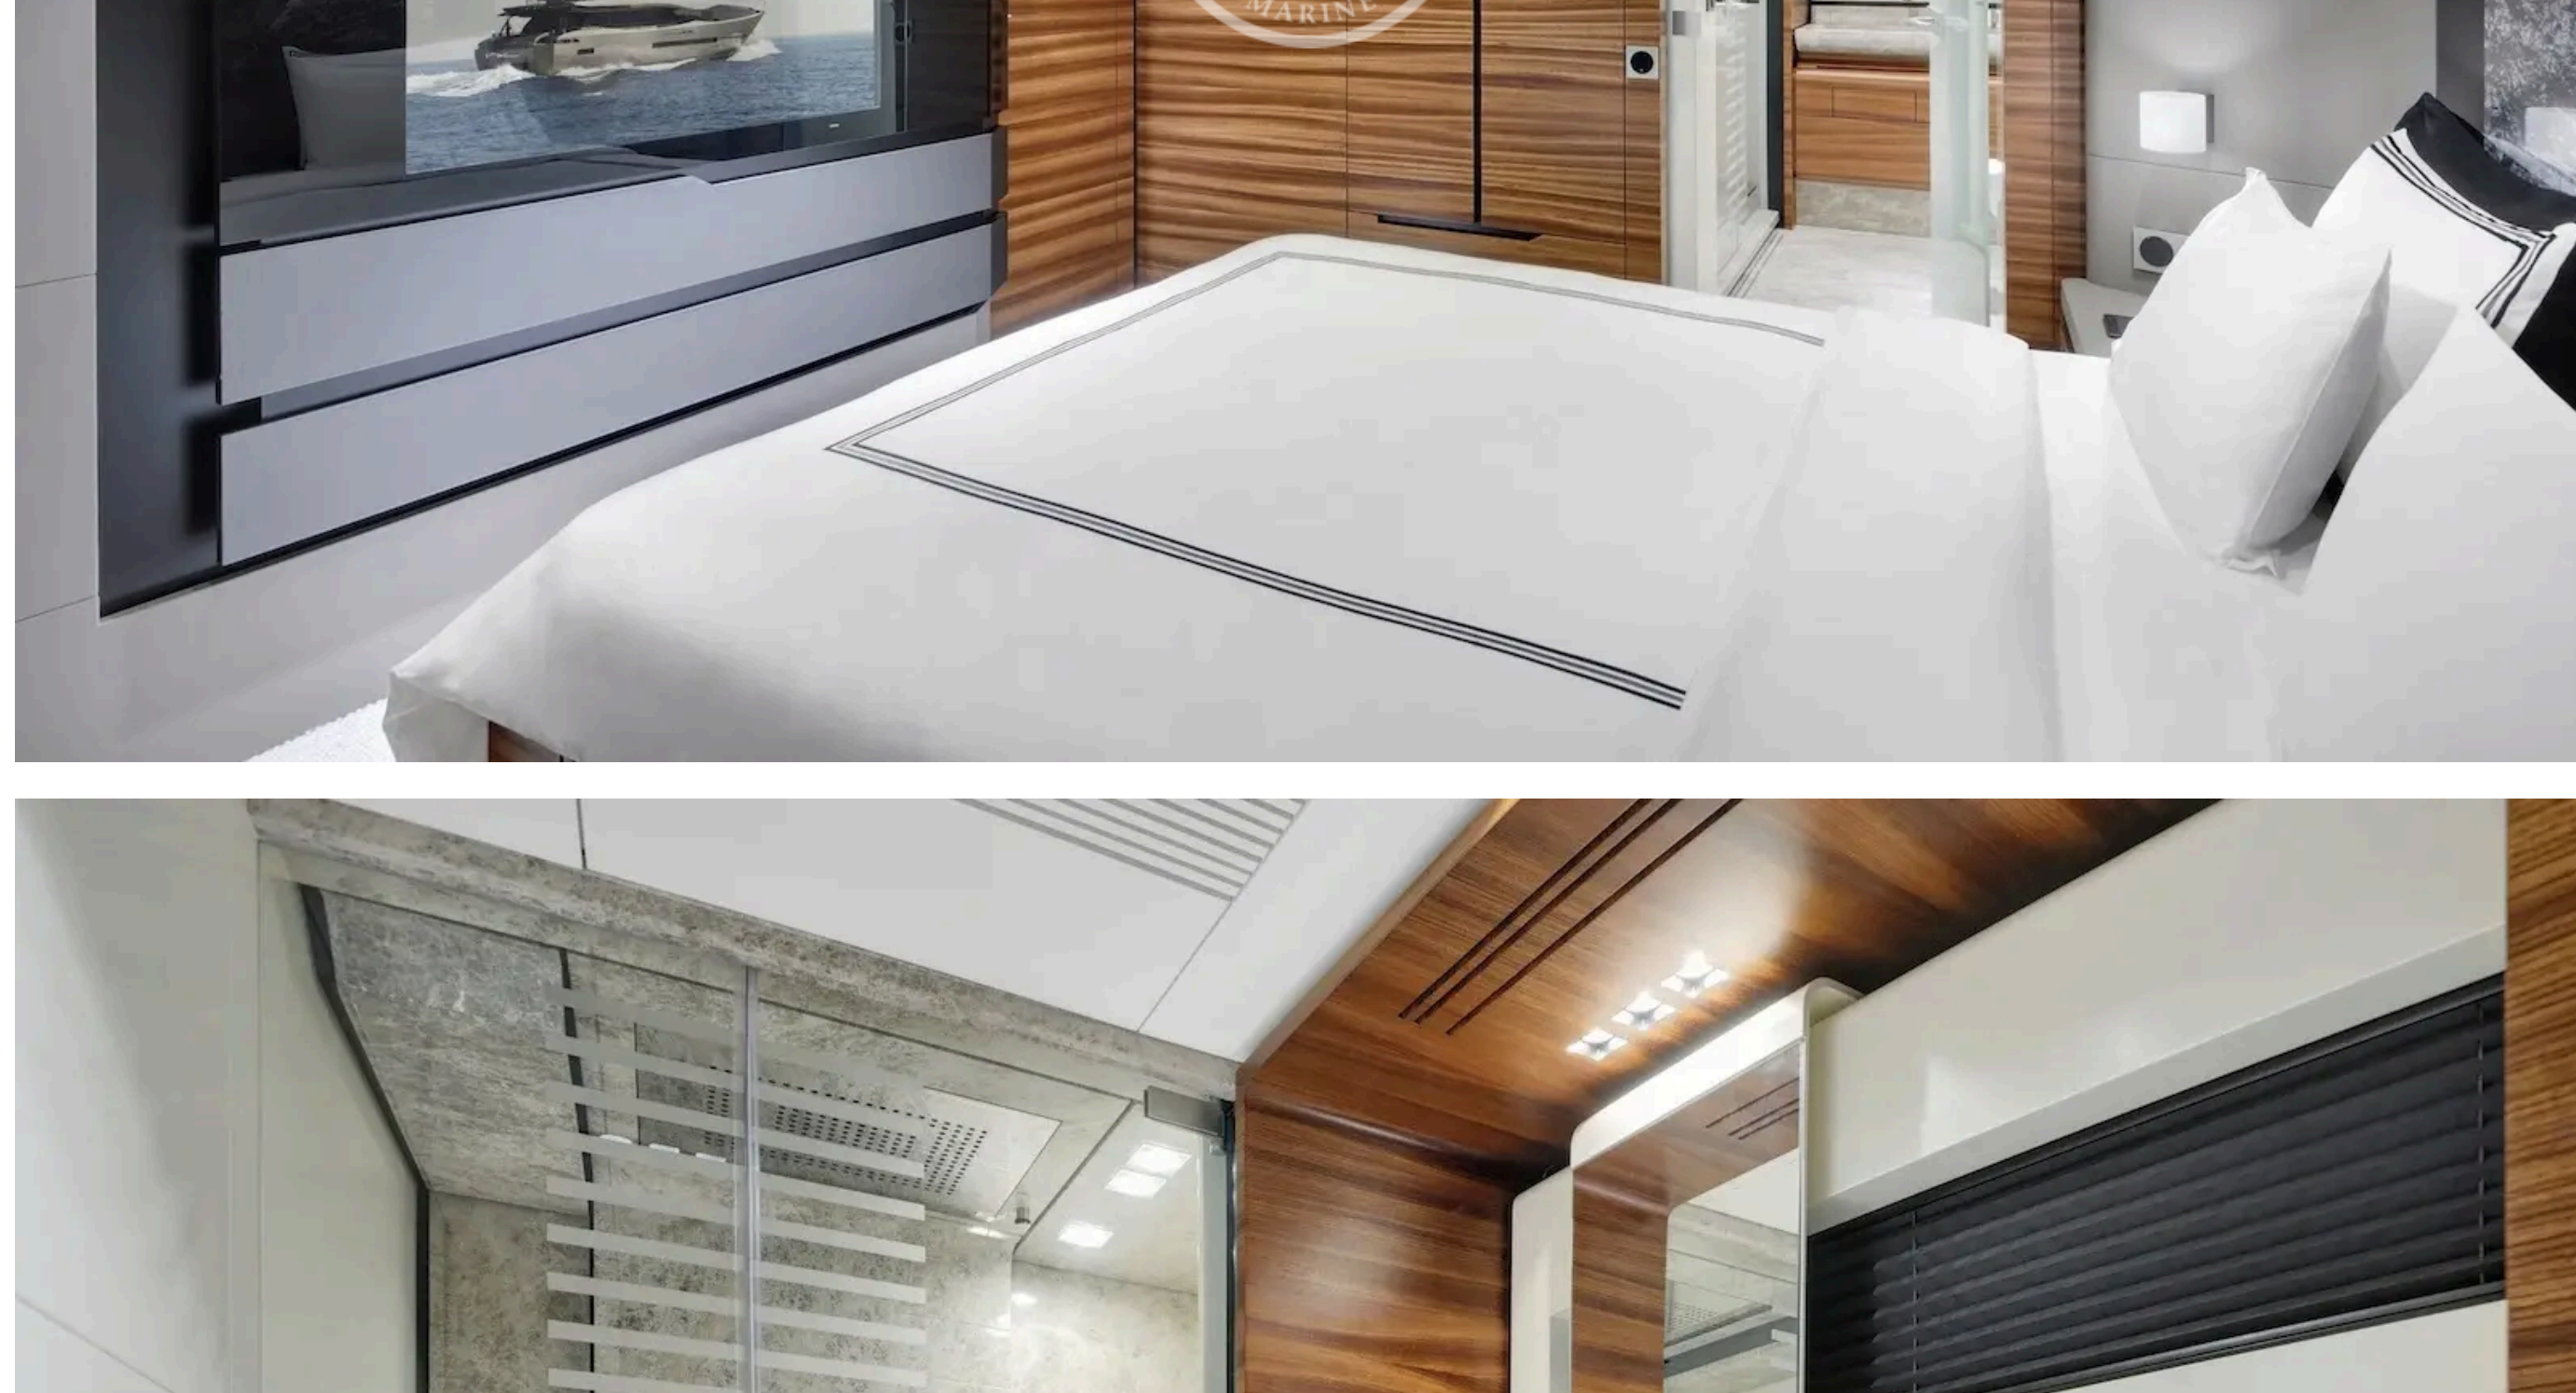

Спецификации

Построитель	Модель	Год	Длина	Ширина
FX Yachts	38M	2016	38.00 m	8.10 m

Двигатель
MTU

+905323301111

+905335145042

info@bcmarin.com

B&C Marine Office Kartal / Istanbul

pdf_text