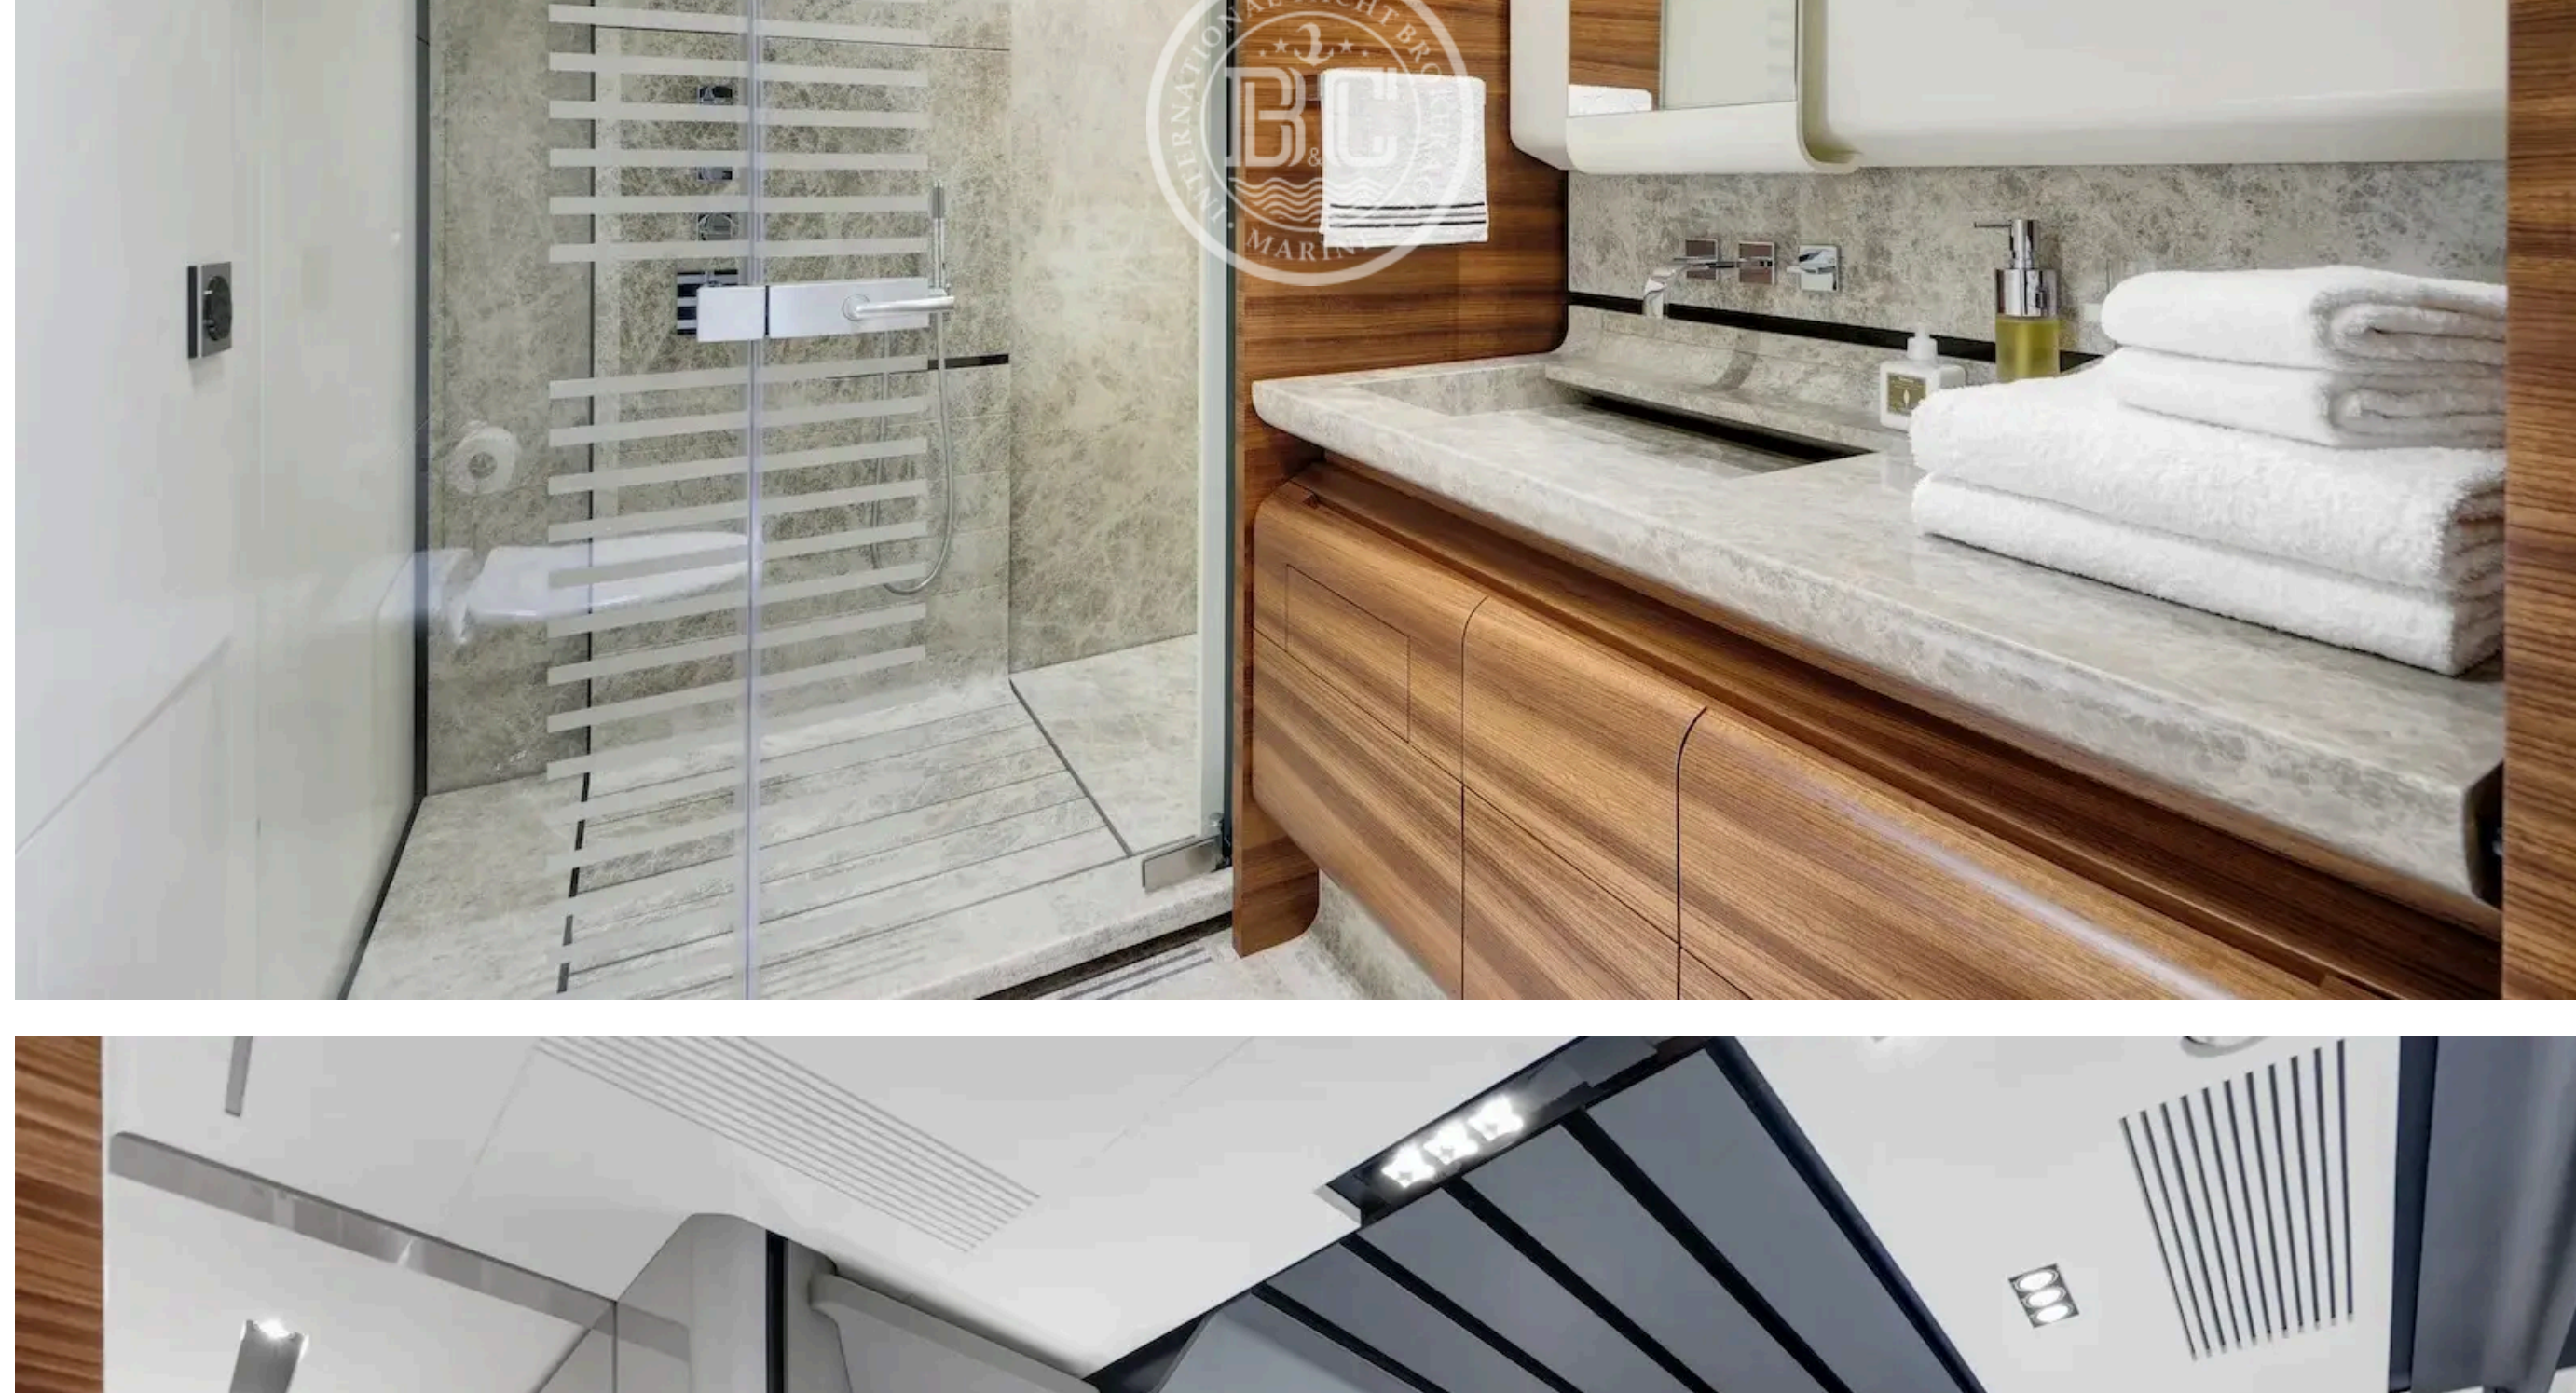

Спецификации

Построитель	Модель	Год	Длина	Ширина
FX Yachts	38M	2016	38.00 m	8.10 m

Двигатель
MTU

+905323301111

+905335145042

info@bcmarin.com

B&C Marine Office Kartal / Istanbul

pdf_text